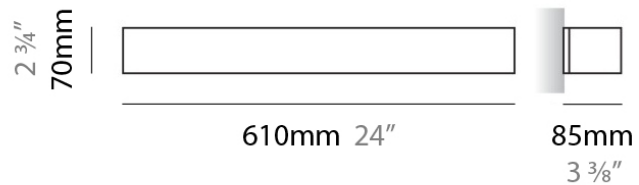

PROJECT
TYPE
NOTES
QUANTITY
DATE

TOY SURFACE

D83141

GENERAL

Series: Toy
Brand: Panzeri
Division: Design
Mounting Type: Surface
Mounting Location: Wall
Subcategory: Ambient

PHYSICAL

Shape: Rectangle
Length (mm): 610
Length (in): 24
Height (mm): 70
Height (in): 2 3/4
Extension (mm): 85
Extension (in): 3 3/8
Light Distribution: Direct / Indirect
Weight (kg): 2.7
Weight (lbs): 6
Diffuser: Frost White Glass
Fixture Finish: SST
Fixture Material: Metal

ELECTRICAL

Number of Lamps: 1
Lamp Type: LED Retrofit / CFL
Bulb Included: Bulb Not Included
Total Output Wattage (W): 30 / 55
Max. Wattage Per Lamp (W): 30 / 55
Lamp Base: GX24-q3
Driver Included: Yes
Driver Type: Ballast - 120Vac - Non-dimming
Input Voltage (V): 120

LED

OPTICAL

RATINGS AND CERTIFICATIONS

Certified By: CSA Certified to UL and CSA Standards
IP rating: IP40